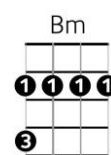

Em C D7 Em C G B
Bring me back my angels in the dark

Em C D7 Em C G B
Singing to the pounding of my heart

Am Em
The sky had my respect

C B
The sea had my love