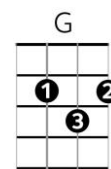

Em C D7 Em C G B
 Bring me back my castle in the sand

Em C D7 Em C G B
 When the stars were my only land

Am Em
 The sun had my respect

C B
 The sea had my love

Chorus:

Em Bm
 One more for the road

C Em
 Two for the sake of it

Am Em
 Three is a wasted crowd

C B
 I'll drink to being in the fool

Em Bm
 Four you and me

C Em
 Five am I still alive

Am Em
 Six o'clock time to weep

C B B Em D7 Em C G B
 I'll drink to being in the creep being the creep