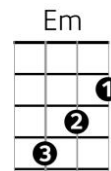

Yodelice - Insanity

Intro:

Em C D7 Em C G B,
C D7 Em C G B

Picking: A---X-*--X---X-*--X-

E-----*-----*---

C-X---*---X---*---

G---X-*--X---X-*--X-

Sur les * il faut taper la caisse du ukulele sans gratter les cordes

Em C D7 Em C G B
 Bring me back my castle in the sand

Em C D7 Em C G B
 When the stars were my only land

Am Em
 The sun had my respect

C B
 The sea had my love

Chorus:

Em Bm
 One more for the road

C Em
 Two for the sake of it

Am Em
 Three is a wasted crowd

C B
 I'll drink to being in the fool

Em Bm
 Four you and me

C Em
 Five am I still alive

Am Em
 Six o'clock time to weep

C B B Em D7 Em C G B
 I'll drink to being in the creep being the creep

Am Em
 Three is a wasted crowd

C B
 I'll drink to being in the fool

Em Bm
 Four you and me

C Em
 Five am I still alive

Am Em
 Six o'clock time to weep

C B A G F# , G F# A G F#
 I'll drink to insanity Insanity oh..... Insanity