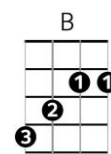

Em C D7 Em C G B
 Bring me back my castle in the sand

Em C D7 Em C G B
 When the stars were my only land

Am Em
 The sun had my respect

C B
 The sea had my love

Chorus:

Em Bm
 One more for the road

C Em
 Two for the sake of it

Am Em
 Three is a wasted crowd

C B
 I'll drink to being in the fool

Em Bm
 Four you and me

C Em
 Five am I still alive

Am Em
 Six o'clock time to weep

C B B Em D7 Em C G B
 I'll drink to being in the creep being the creep