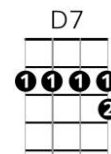

Em C D7 Em C G B
 Bring me back my castle in the sand

Em C D7 Em C G B
 When the stars were my only land

Am Em
 The sun had my respect

C B
 The sea had my love

Chorus:

Em Bm
 One more for the road

C Em
 Two for the sake of it

Am Em
 Three is a wasted crowd

C B
 I'll drink to being in the fool

Em Bm
 Four you and me

C Em
 Five am I still alive

Am Em
 Six o'clock time to weep

C B B Em D7 Em C G B
 I'll drink to being in the creep being the creep