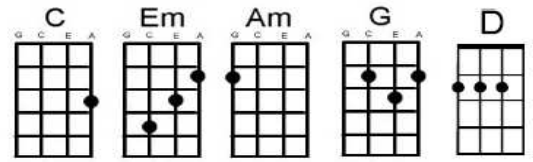

KARMA CHAMELEON - CULTURE CLUB

CALYPSO

1	2	3	4	5	6	7	8
B		B	H		H	B	H
♫		X	♫		♫	X	♫

RAPPEL DES ACCORDS

INTRO

A--3s5-5-5-3-2-3-2-----2-X-2-2-X-2
 E-----3-0-3-X-3-3-X-3
 C-----2-X-2-2-X-2
 G-----0-X-0-0-X-0
 B B H H B H

} X2

G X 2

G D G
 Desert loving in your eyes all the way
 G D G
 If i listen to your lies would you say
 C D
 I'm a man without conviction
 C D
 I'm a man who doesn't know
 C D
 How to sell a contradiction
 Am
 You come and go 
 C D
 You come and go ouoh oh

Refrain

G D Em
 Karma karma karma karma chameleon
 Am
 You come and go
 C D
 You come and go ouoh oh
 G D Em
 Loving would be easy if your colors were like my dream
 Am
 Red, gold and green
 C D
 Red, gold and green eeeennnn

G X 4

G D G
 Didn't hear your wicked words every day
 G D G
 And you used to be so sweet i heard you say
 C D
 That my love was an addiction
 C D
 When we cling our love is strong
 C D
 When you go you're gone forever
 Am
 You string along
 C D 
 You string along onggggggggg