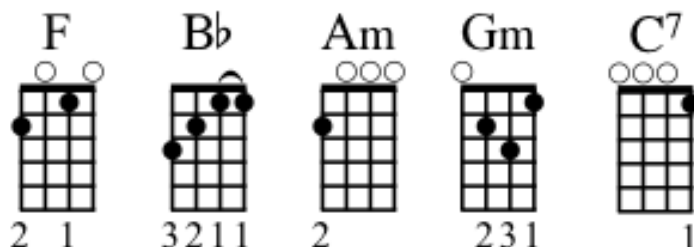

### VERSE 1

F F Bb F  
Little boxes on the hillside, little boxes made of ticky-tacky  
Am Gm F C7  
Little boxes on the hillside, little boxes all the same  
F F Bb F  
There's a pink one, and a green one, and a blue one, and a yellow one  
F C7 F C7 F  
And they're all made out of ticky-tacky, and they all look just the same

### VERSE 2

F F Bb F  
And the people in the houses, all went to the university  
Am Gm F C7  
Where they were put in boxes, and they came out all the same  
F F Bb F  
And there's doctors, and lawyers, and business executives  
F C7 F C7 F  
And they're all made out of ticky-tacky, and they all look just the same

## OUTRO LICK

The image displays two staves of ukulele tablature. The top staff is for the Verse 4 and the bottom staff is for the Outro Lick. Both staves are labeled with 'T', 'A', and 'B' on the left side, indicating the strings. The top staff has a 3/4 time signature and a key signature of one flat. The bottom staff has a key signature of one flat. The tablature uses numbers 0-6 to indicate fret positions and includes various musical notations such as slurs, accents, and bar lines.

**Verse 4 Tablature:**

Staff 1: T 3, A 3, B 4. Fret 3: 3, 5. Fret 1: 3, 5, 1, 0. Fret 2: 6, 5, 3.

**Outro Lick Tablature:**

Staff 2: T 3, A 0, B 2. Fret 4: 8, 8.