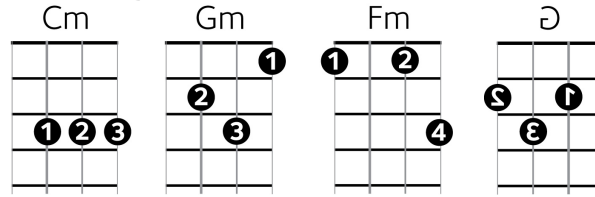

Lovesong - The Cure Adele cover

CHORDS:WWW.KIWIUKULELE.CO.NZ

Intro (picking): Cm x4
Cm Gm Fm G

Verse 1

Cm Gm Fm G Cm Gm Fm G
 Whenever I'm alone with you You make me feel like I am home again
Cm Gm Fm G Cm Gm Fm G
 Whenever I'm alone with you You make me feel like I am whole again

Calypso

Cm Gm Fm G x 2

Verse 2

Cm Gm Fm G Cm Gm Fm G
 Whenever I'm alone with you You make me feel like I am young again
Cm Gm Fm G Cm Gm Fm G
 Whenever I'm alone with you You make me feel like I am fun again

Solo : Cm Gm Fm G x2 STOP

Chorus 3

Fm Gm Cm Gm Fm Gm Cm Gm
However far away I will always love you However long I stay I will always love you
Fm Gm Cm Gm Fm G
Whatever words I say I will always love you I will always love you