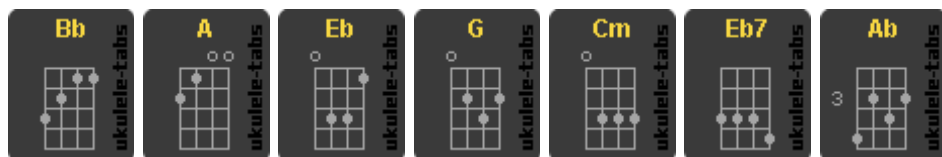

ONLY YOU - Les Platters

INTRO: Bb A Bb

VERSE 1

Eb G
Only you, can make this world seem right

Cm Eb7
Only you, can make the darkness bright

CHORUS 1

Ab Bb Eb
Only you and you alone can thrill me

G Cm F Bb
like you do, and fill my heart with love for only you

VERSE 2

Eb G
Only you, can make this change in me

Cm Eb7
For it's true, you are my destiny

CHORUS 2

Ab Abm
When you hold my hand I understand

Eb G C
The magic that you do

F Bb Eb Abm Eb
You're my dream come true my one and only you