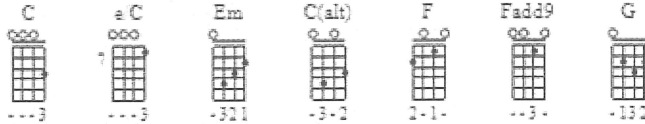

The Penalty

Beirut

① = A ③ = C
② = E ④ = G

INTRO

(2) (2) 1 1 1 1 1 1
C e/C Em [C(alt)] F [Fadd9] F [Fadd9]
e/C Em [C(alt)] F [Fadd9] F
2 1 1 1 1 1

Rythme: ↓ ↑ ↓ ↑ ↓

VERSE 1

F e/C Em F
Like an ancient day and I'm on trial
[Fadd9] e/C Em F
Let them seize away, this once was an island
G C F C
And I could not stay for I believed them
G C F C
Left for the light always in season ↓