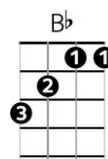

Santeria • Sublime

Intro : F A Dm C

Verse 1 :

I don't practice santeria I ain't got no crystal ball
I had a million dollars but I'd, I'd spend it all
If I could find that Heina and that Sancho that she's found
Well I'd pop a cap in Sancho and I'd slap her down

Chorus :

What I really wanna know my baby
What I really wanna say I can't define
Well it's love that I neeeeeed ohoho
But my soul will have to

Verse 2 :

Wait 'till I get back, find a Heina of my own
Daddy's gonna love one and all
I feel the break, feel the break, feel the break
And I gotta live it up Oh yeah, huh, well I swear that I

Chorus :

What I really wanna know my baby
What I really wanna say I can't define
That love will make it go
My soul will have to...

Solo : F A Dm C

Chorus :

Bb C F Dm
What I really wanna say my baby
Bb C F Dm Bb
What I really wanna say is I've got mine
C F Dm
And I'll make it yes I'm comin' up
Bb C
Tell Sanchito that if

Chorus :

Bb C F Dm
Well I really wanna know my baby
Bb C F Dm Bb C
What I really wanna say is there's just one way back
F Dm
And I'll ma-i-a-i-ake it yeah
Bb C F C Dm Am
my soul will have to waaaaaaiiiiiiiiit
Bb C F7
Yeah yeah yeah