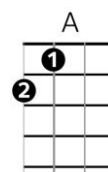

Santeria • Sublime

Intro : F A Dm C

Verse 1 :

I don't practice santeria I ain't got no crystal ball
I had a million dollars but I'd, I'd spend it all
If I could find that Heina and that Sancho that she's found
Well I'd pop a cap in Sancho and I'd slap her down

Chorus :

What I really wanna know my baby
What I really wanna say I can't define
Well it's love that I neeeeeed ohoho
But my soul will have to

Verse 2 :

Wait 'till I get back, find a Heina of my own
Daddy's gonna love one and all
I feel the break, feel the break, feel the break
And I gotta live it up Oh yeah, huh, well I swear that I

Chorus :

What I really wanna know my baby
What I really wanna say I can't define
That love will make it go
My soul will have to...

Solo : F A Dm C

Chorus :

Bb C F Dm
What I really wanna say my baby
Bb C F Dm Bb
What I really wanna say is I've got mine
C F Dm
And I'll make it yes I'm comin' up
Bb C
Tell Sanchito that if

Chorus :

Bb C F Dm
Well I really wanna know my baby
Bb C F Dm Bb C
What I really wanna say is there's just one way back
F Dm
And I'll ma-i-a-i-ake it yeah
Bb C F C Dm Am
my soul will have to waaaaaaiiiiiiiiit
Bb C F7
Yeah yeah yeah