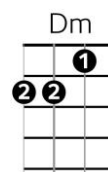

Santeria • Sublime

Intro : F A Dm C

Verse 1 :

I don't practice santeria I ain't got no crystal ball
I had a million dollars but I'd, I'd spend it all
If I could find that Heina and that Sancho that she's found
Well I'd pop a cap in Sancho and I'd slap her down

Chorus :

What I really wanna know my baby
What I really wanna say I can't define
Well it's love that I neeeeeed ohoho
But my soul will have to

Verse 2 :

Wait 'till I get back, find a Heina of my own
Daddy's gonna love one and all
I feel the break, feel the break, feel the break
And I gotta live it up Oh yeah, huh, well I swear that I

Chorus :

What I really wanna know my baby
What I really wanna say I can't define
That love will make it go
My soul will have to...

Solo : F A Dm C

Chorus :

Bb C F Dm
What I really wanna say my baby
Bb C F Dm Bb
What I really wanna say is I've got mine
C F Dm
And I'll make it yes I'm comin' up
Bb C
Tell Sanchito that if

Chorus :

Bb C F Dm
Well I really wanna know my baby
Bb C F Dm Bb C
What I really wanna say is there's just one way back
F Dm
And I'll ma-i-a-i-ake it yeah
Bb C F C Dm Am
my soul will have to waaaaaaiiiiiiiiit
Bb C F7
Yeah yeah yeah