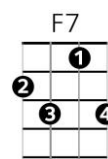

Santeria • Sublime

Intro : F A Dm C

Verse 1 :

I don't practice santeria I ain't got no crystal ball
I had a million dollars but I'd, I'd spend it all
If I could find that Heina and that Sancho that she's found
Well I'd pop a cap in Sancho and I'd slap her down

Chorus :

What I really wanna know my baby
What I really wanna say I can't define
Well it's love that I neeeeeed ohoho
But my soul will have to

Verse 2 :

Wait 'till I get back, find a Heina of my own
Daddy's gonna love one and all
I feel the break, feel the break, feel the break
And I gotta live it up Oh yeah, huh, well I swear that I

Chorus :

What I really wanna know my baby
What I really wanna say I can't define
That love will make it go
My soul will have to...

Solo : F A Dm C

Chorus :

Bb C F Dm
What I really wanna say my baby
Bb C F Dm Bb
What I really wanna say is I've got mine
C F Dm
And I'll make it yes I'm comin' up
Bb C
Tell Sanchito that if

Chorus :

Bb C F Dm
Well I really wanna know my baby
Bb C F Dm Bb C
What I really wanna say is there's just one way back
F Dm
And I'll ma-i-a-i-ake it yeah
Bb C F C Dm Am
my soul will have to waaaaaaiiiiiiiiit
Bb C F7
Yeah yeah yeah