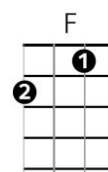

Santeria • Sublime

Intro : F A Dm C

Verse 1 :

I don't practice santeria I ain't got no crystal ball
I had a million dollars but I'd, I'd spend it all
If I could find that Heina and that Sancho that she's found
Well I'd pop a cap in Sancho and I'd slap her down

Chorus :

What I really wanna know my baby
What I really wanna say I can't define
Well it's love that I neeeeeed ohoho
But my soul will have to

Verse 2 :

Wait 'till I get back, find a Heina of my own
Daddy's gonna love one and all
I feel the break, feel the break, feel the break
And I gotta live it up Oh yeah, huh, well I swear that I

Chorus :

What I really wanna know my baby
What I really wanna say I can't define
That love will make it go
My soul will have to...

Solo : F A Dm C

Chorus :

Bb C F Dm
What I really wanna say my baby
Bb C F Dm Bb
What I really wanna say is I've got mine
C F Dm
And I'll make it yes I'm comin' up
Bb C
Tell Sanchito that if

Chorus :

Bb C F Dm
Well I really wanna know my baby
Bb C F Dm Bb C
What I really wanna say is there's just one way back
F Dm
And I'll ma-i-a-i-ake it yeah
Bb C F C Dm Am
my soul will have to waaaaaaiiiiiiiiit
Bb C F7
Yeah yeah yeah