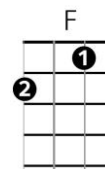

Set Fire To The Rain • Adele

Intro : Dm F C Bb

Verse1 :

I let it fall, my heart,
 And as it fell, you rose to claim it,
 It was dark and I was over,
 Until you kissed my lips and you saved me,
 My hands, they're strong,
 but my knees were far too weak,
 To stand in your arms
 without falling to your feet,

Pre-Chorus :

But there's a side to you that I never knew, never knew,
 All the things you'd say, they were never true, never true,
 And the games you'd play, you would always win, always win,

Chorus1 :

But I set fire to the rain,
 Watched it pour as I touched your face,
 Well, it burned while I cried,
 'Cause I heard it screaming out your name, your name,