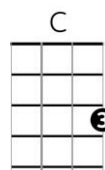

Set Fire To The Rain • Adele

Intro : Dm F C Bb

Verse1 :

I let it fall, my heart,
 And as it fell, you rose to claim it,
 It was dark and I was over,
 Until you kissed my lips and you saved me,
 My hands, they're strong,
 but my knees were far too weak,
 To stand in your arms
 without falling to your feet,

Pre-Chorus :

But there's a side to you that I never knew, never knew,
 All the things you'd say, they were never true, never true,
 And the games you'd play, you would always win, always win,

Chorus1 :

But I set fire to the rain,
 Watched it pour as I touched your face,
 Well, it burned while I cried,
 'Cause I heard it screaming out your name, your name,