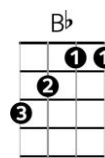

Set Fire To The Rain • Adele

Intro : Dm F C Bb

Verse1 :

I let it fall, my heart,
 And as it fell, you rose to claim it,
 It was dark and I was over,
 Until you kissed my lips and you saved me,
 My hands, they're strong,
 but my knees were far too weak,
 To stand in your arms
 without falling to your feet,

Pre-Chorus :

But there's a side to you that I never knew, never knew,
 All the things you'd say, they were never true, never true,
 And the games you'd play, you would always win, always win,

Chorus1 :

But I set fire to the rain,
 Watched it pour as I touched your face,
 Well, it burned while I cried,
 'Cause I heard it screaming out your name, your name,

Verse2 :

When lay with you
 I could stay there, close my eyes,
 feel you here forever,
 You and me together, nothing is better,

Pre-Chorus

Chorus2 :

Dm
 But I set fire to the rain,
 C
 Watched it pour as I touched your face,
 Bb
 Well, it burned while I cried,
 Gm C
 'Cause I heard it screaming out your name, your name,
 Dm
 I set fire to the rain,
 C
 And I threw us into the flames,
 Bb
 Well, I felt something die,
 Gm C
 'Cause I knew that that was the last time, the last time,