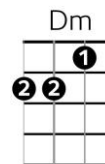

Set Fire To The Rain • Adele

Intro : Dm F C Bb

Verse1 :

I let it fall, my heart,
 And as it fell, you rose to claim it,
 It was dark and I was over,
 Until you kissed my lips and you saved me,
 My hands, they're strong,
 but my knees were far too weak,
 To stand in your arms
 without falling to your feet,

Pre-Chorus :

But there's a side to you that I never knew, never knew,
 All the things you'd say, they were never true, never true,
 And the games you'd play, you would always win, always win,

Chorus1 :

But I set fire to the rain,
 Watched it pour as I touched your face,
 Well, it burned while I cried,
 'Cause I heard it screaming out your name, your name,