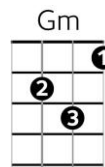

Set Fire To The Rain • Adele

Intro : Dm F C Bb

Verse1 :

I let it fall, my heart,
 And as it fell, you rose to claim it,
 It was dark and I was over,
 Until you kissed my lips and you saved me,
 My hands, they're strong,
 but my knees were far too weak,
 To stand in your arms
 without falling to your feet,

Pre-Chorus :

But there's a side to you that I never knew, never knew,
 All the things you'd say, they were never true, never true,
 And the games you'd play, you would always win, always win,

Chorus1 :

But I set fire to the rain,
 Watched it pour as I touched your face,
 Well, it burned while I cried,
 'Cause I heard it screaming out your name, your name,

Verse2 :

When lay with you
 I could stay there, close my eyes,
 feel you here forever,
 You and me together, nothing is better,

Pre-Chorus

Chorus2 :

Dm
 But I set fire to the rain,
 C
 Watched it pour as I touched your face,
 Bb
 Well, it burned while I cried,
 Gm C
 'Cause I heard it screaming out your name, your name,
 Dm
 I set fire to the rain,
 C
 And I threw us into the flames,
 Bb
 Well, I felt something die,
 Gm C
 'Cause I knew that that was the last time, the last time,