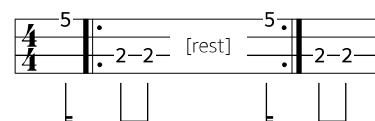

Played as a Trio:

First Ukulele