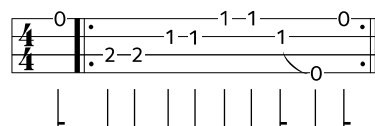

Second Ukulele