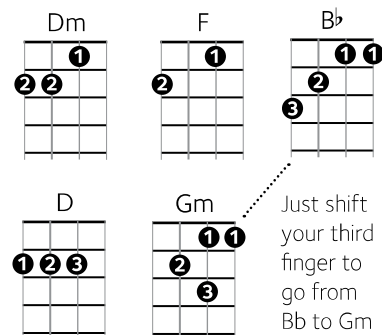

TAINED LOVE

Soft Cell / Gloria Jones
Written by Ed Cobb

Verse

Dm F Bb F
Sometimes I feel I've got to
Dm F Bb F
Run away; I've got to
Dm F Bb F
Get away from the pain you
Dm
Drive into the heart of me
Dm F Bb F
The love we share seems to
Dm F Bb F
Go nowhere; and I've
Dm F Bb F
Lost my light
Dm
For I toss and turn, I can't sleep at night

Refrain

D
Once I ran to you
F
Now I run from you
Bb
This tainted love you've given
Gm
I give you all a boy could give you
Gm Dm
Take my tears and that's not nearly all
F Bb F
Tainted love (oh oh oh)
Dm F Bb F
Tainted love

Now I know I've got to
Run away; I've got to
Get away; you don't
Really want any more from me
To make things right, you need
Someone to hold you tight
And you think love is to pray
But I'm sorry I don't pray that way
[Refrain]
Don't touch me please
I can not stand the way you tease
I love you though you hurt me so
Now I'm going to pack my things and go
Tainted love (oh oh oh) **(4 times)**
Touch me baby, tainted love **(twice)**
Tainted love (oh oh oh) **(repeat to end)**

TIP

The original is in G Minor, but this is a more uke-friendly key. The main riff works very well on a low-G ukulele, though, if you transpose everything back up five semitones or get everyone else to capo 5.